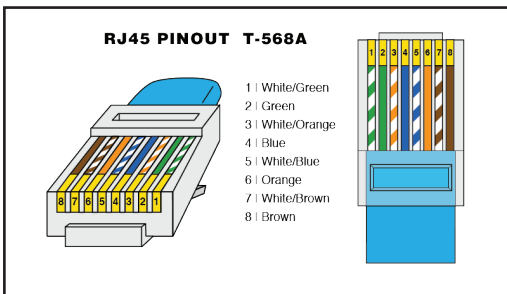

Datasheet

RJ45 Patch Leads

Cat.No: PLC6 Series

Cat. No: PLC6BU-10

Range	PLC6 Series
Description	Cat6 RJ45 Patch Leads
Cable Shield	U / UTP
Type	4 pair cables (Non-plenum cable)
AWG Gauge	26 AWG (Stranded)
Cable Filler	PE Cross
Cable Sleeve	5.6mm OD
Insulation Resistance	500MΩ
Connector Type	RJ45 8P8C
Communication Network Category	Cat6
Assembly Style	Plug to Plug with moulded strain release boot
Plug Housing Material	Polycarbonate
Contact Material	Phosphor bronze with 30 micron-inches gold plating
Contact Resistance	20mΩ
Wiring Scheme	T568A
Ambient Air Temperature for Operation	-10° C to 60° C
Channel Tested	Yes
Compliance	ISO/IEC 11801, ANSI/EIA-568.2-D, REACH 

SELECTION CHART

LENGTH	BEIGE	BLACK	BLUE	GREEN	GREY	ORANGE	PURPLE	RED	WHITE	YELLOW
0.3 metre	PLC6BE-0.3	PLC6BL-0.3	PLC6BU-0.3	PLC6GR-0.3	PLC6GY-0.3		PLC6PU-0.3	PLC6RD-0.3	PLC6WE-0.3	PLC6YE-0.3
0.5 metre	PLC6BE-0.5	PLC6BL-0.5	PLC6BU-0.5	PLC6GR-0.5	PLC6GY-0.5	PLC6OR-0.5	PLC6PU-0.5	PLC6RD-0.5	PLC6WE-0.5	PLC6YE-0.5
0.7 metre	PLC6BE-0.75	PLC6BL-0.75	PLC6BU-0.75	PLC6GR-0.75	PLC6GY-0.75		PLC6PU-0.75	PLC6RD-0.75	PLC6WE-0.75	PLC6YE-0.75
1 metre	PLC6BE-1	PLC6BL-1	PLC6BU-1	PLC6GR-1	PLC6GY-1	PLC6OR-1	PLC6PU-1	PLC6RD-1	PLC6WE-1	PLC6YE-1
1.5 metres	PLC6BE-1.5	PLC6BL-1.5	PLC6BU-1.5	PLC6GR-1.5	PLC6GY-1.5	PLC6OR-1.5	PLC6PU-1.5	PLC6RD-1.5	PLC6WE-1.5	PLC6YE-1.5
2 metres	PLC6BE-2	PLC6BL-2	PLC6BU-2	PLC6GR-2	PLC6GY-2	PLC6OR-2	PLC6PU-2	PLC6RD-2	PLC6WE-2	PLC6YE-2
3 metres	PLC6BE-3	PLC6BL-3	PLC6BU-3	PLC6GR-3	PLC6GY-3	PLC6OR-3	PLC6PU-3	PLC6RD-3	PLC6WE-3	PLC6YE-3
5 metres	PLC6BE-5	PLC6BL-5	PLC6BU-5	PLC6GR-5	PLC6GY-5	PLC6OR-5	PLC6PU-5	PLC6RD-5	PLC6WE-5	PLC6YE-5
7.5 metres	PLC6BE-7.5	PLC6BL-7.5	PLC6BU-7.5	PLC6GR-7.5	PLC6GY-7.5		PLC6PU-7.5	PLC6RD-7.5	PLC6WE-7.5	PLC6YE-7.5
10 metres	PLC6BE-10	PLC6BL-10	PLC6BU-10	PLC6GR-10	PLC6GY-10	PLC6OR-10	PLC6PU-10	PLC6RD-10	PLC6WE-10	PLC6YE-10
15 metres	PLC6BE-15	PLC6BL-15	PLC6BU-15							
20 metres	PLC6BE-20	PLC6BL-20	PLC6BU-20							