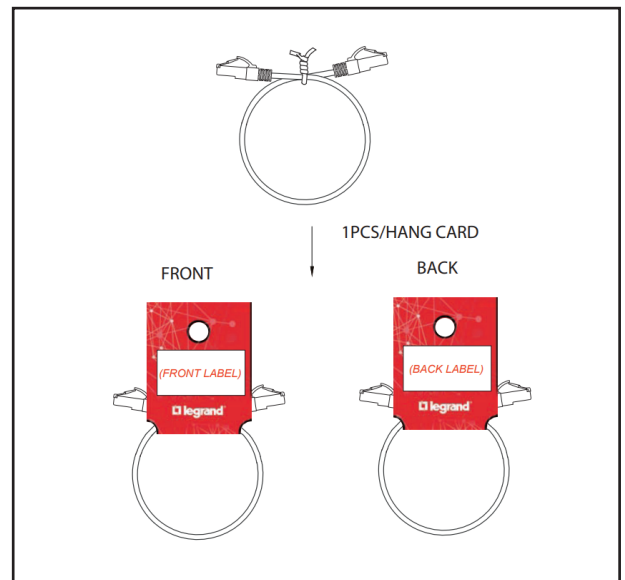

Datasheet

RJ45 Patch Leads

Cat.No: PLC6 Series

Cat. No: PLC6BU-10

Range	PLC6 Series
Description	Cat6 RJ45 Patch Leads
Cable Shield	U / UTP
Type	4 pair cables (Non-plenum cable)
AWG Gauge	26 AWG (Stranded)
Cable Filler	PE Cross
Cable Sleeve	5.6mm OD
Insulation Resistance	500MΩ
Connector Type	RJ45 8P8C
Communication Network Category	Cat6
Assembly Style	Plug to Plug with moulded strain release boot
Plug Housing Material	Polycarbonate
Contact Material	Phosphor bronze with 30 micron-inches gold plating
Contact Resistance	20mΩ
Wiring Scheme	T568A
Ambient Air Temperature for Operation	-10° C to 60° C
Channel Tested	Yes
Compliance	ISO/IEC 11801, ANSI/EIA-568.2-D, REACH 

RJ45 Patch Leads

Cat.No: PLC6 Series

FEATURES AND BENEFITS

- Patch cords for high speed transmission network Cat6.
- Straight RJ45-RJ45 plugs.
- The cord is snagless, it has a strain relief boot to protect the connector lock from being snapped off easily.
- Eco-friendly packaging (Bagless).